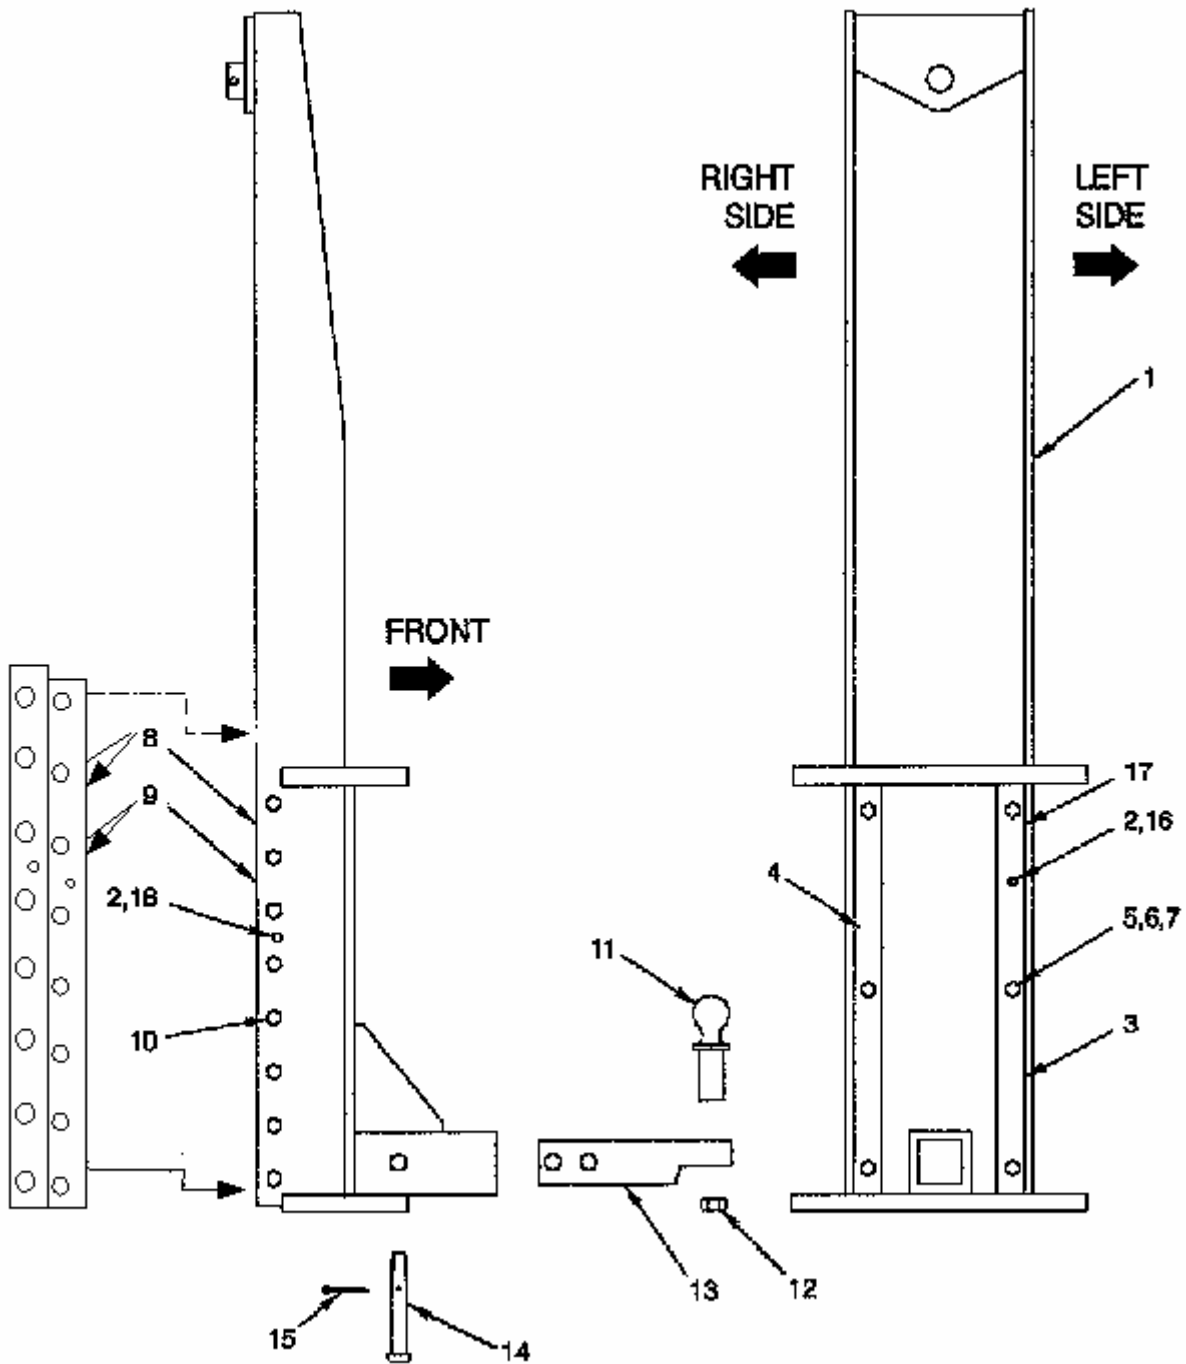

Mast Assembly

Mast Assembly

ITEM	NOTES	PART#	QTY	DESCRIPTION
		7572		MAST ASSEMBLY COMPLETE
1		7578	1	MAST
2		500176	4	LUBE FITTING
3		587027L	1	WEAR BAR
4		587027R	1	WEAR BAR
5		G13-508	6	BOLT, 1/2-13x2 FLHD
6		500058	6	LOCKWASHER, 1/2
7		607497	6	NUT, 1/2-13
8		587026L	1	GUIDE BAR
9		587026R	1	GUIDE BAR
10		587168	16	CAPSCREW, 5/8-11x1-1/2 GR8 HHCS
11		588051	1	BALL HITCH
12		587171	1	NUT, 1-3/8 NF
13		588152	1	HITCH
14		588151	1	PIN
15		588153	1	COTTER PIN
16		N10-012	4	O-RING, 01-012
17		7360	A/R	SHIM, MAST
18		400286	22	CAPSCREW
19		607054	1	CAPSCREW
20		500012	1	NUT
21		500056	1	WASHER
				SEE GROUP 2 (HYDRAULIC COMPONENTS) FOR MAST CYLINDER DETAIL