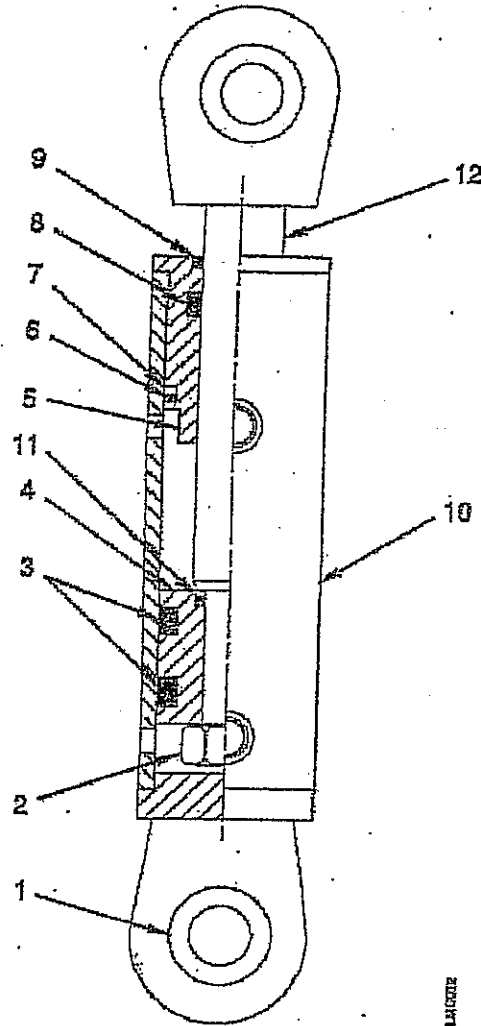

TILT CYLINDER

L14022

ITEM	NOTES	PART NUMBER	QTY	DESCRIPTION
		585210-1		Tilt Cylinder
1		707395	2	Bearing, 8SF-14
2		K10-12	2	Nut
3	*	N15-2	2	Seal
4		585263	1	Piston
5		585259	1	Head
6	*	N10-224	1	O-Ring
7	**	N13-224	1	Back-Up Ring
8	*	N15-1	1	Seal
9	**	N16-11	1	Rod Wiper
10		585210	1	Shell
11	*	N10-18	1	O-Ring
12		585269	1	Rod
	*	585074-22		Seal Kit