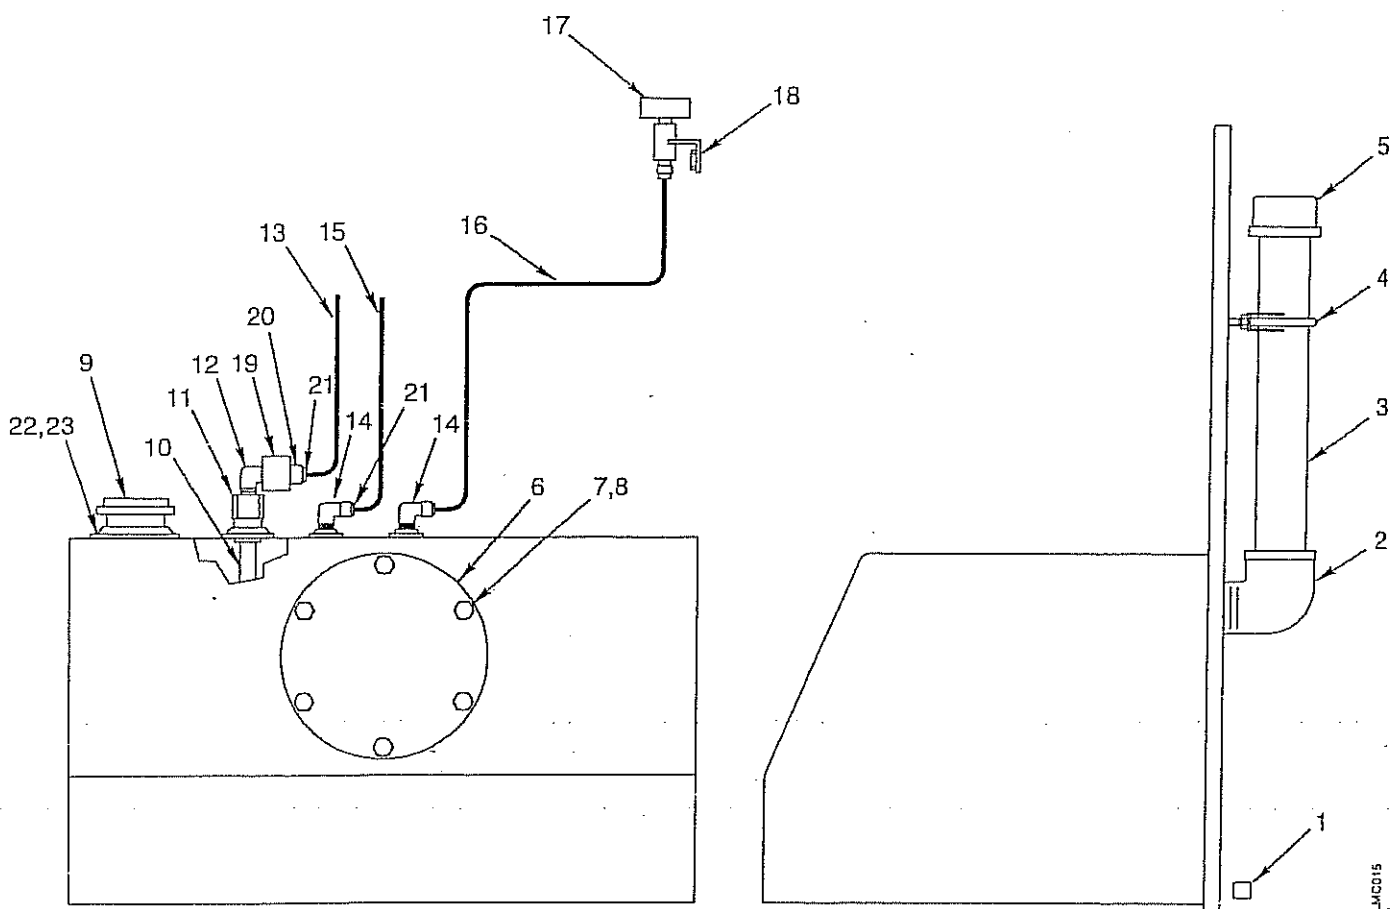

## FUEL ASSEMBLY

FUEL ASSEMBLY

ITEM	NOTES	PART NUMBER	QTY	DESCRIPTION
				Fuel Assembly
1		588133	1	Plug, 1/4 Flush
2		588112	1	Street Elbow
3		588046	1	Pipe
4		L19-3.5	1	Clamp
5		588113	1	Cap
6		587147	1	Cover
		7270	1	Gasket
7		500083	6	Capscrew, 3/8-16 x 1 HHCS
8		6080613	6	SAE Washer, 3/8
9		588054	1	Fuel Sensor
10		587105	1	Pipe
11		587106	1	Adapter
12		587160	1	Adapter
13		7274	1	Hose, Suction
14		E1506-4-4	2	Adapter
15		7273	1	Hose, Return
16		7272	1	Hose
17		587161	1	Breather
18		587084	1	Adapter
19		588069	1	Check Valve
20		7271	1	Adapter
21		525284	4	Clamp
22		589063	5	Capscrew, 10-32 x 1 SOC HD
23		589064	5	SAE Washer
24	*	7403	1	Racor Separator
25	*	7404	1	Racor Element
	*			Not Shown