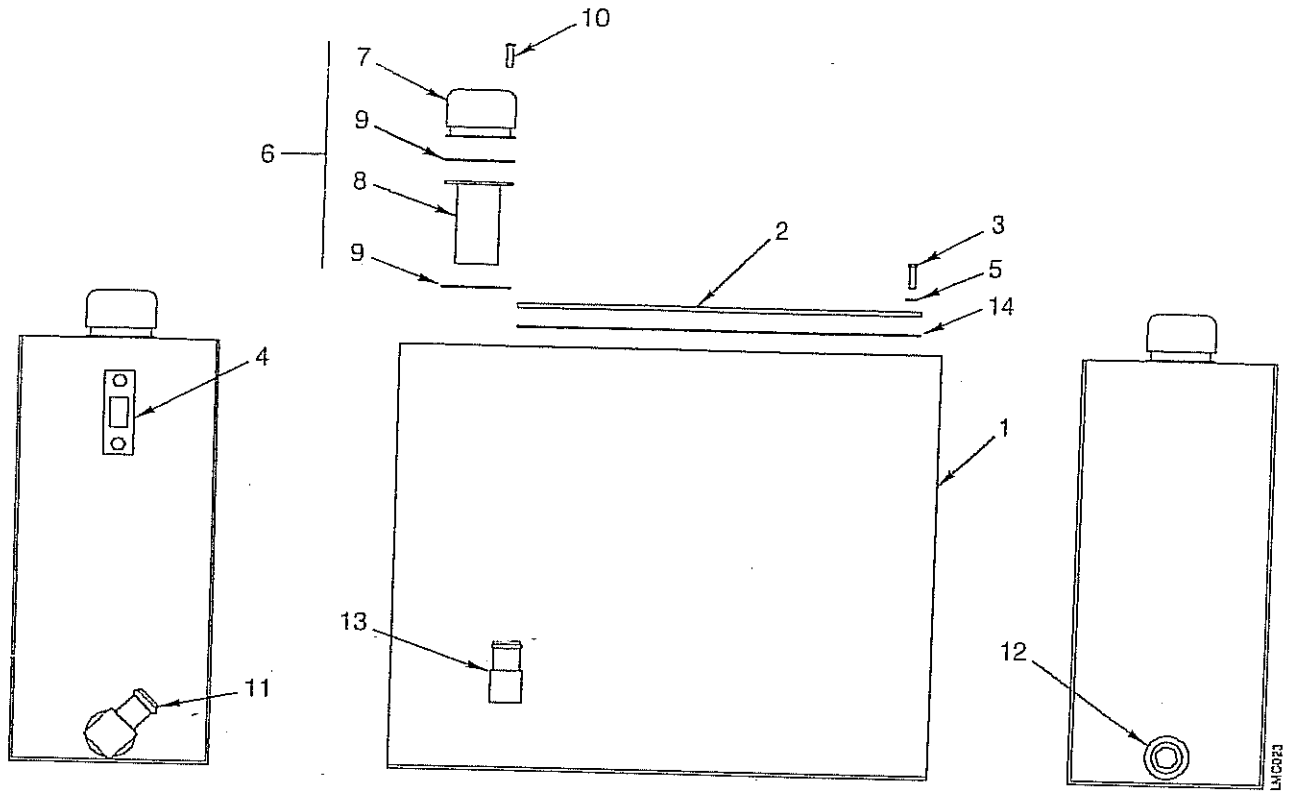

HYDRAULIC TANK

ITEM	NOTES	PART NUMBER	QTY	DESCRIPTION
1		7025	1	Hydraulic Tank
2		7030	1	Tank
3		335	24	Capscrew, 5/16-18 x 3/4 HHCS
4		12453	1	Sight Gauge
5		588115	24	SAE Washer, 5/16
6		7032	1	Filter, Breather Assembly
7	*	-----	1	. Cap
8	*	-----	1	. Screen
9	*	-----	2	. Gasket
10		G23-10245	6	. Machine Screw, 10-32 x 5/16
11		7328	1	Adapter
12		5600496	1	Adapter
13		5601097	1	Adapter
14		7034	1	Gasket
	*			Sold as assembly only, order 7032