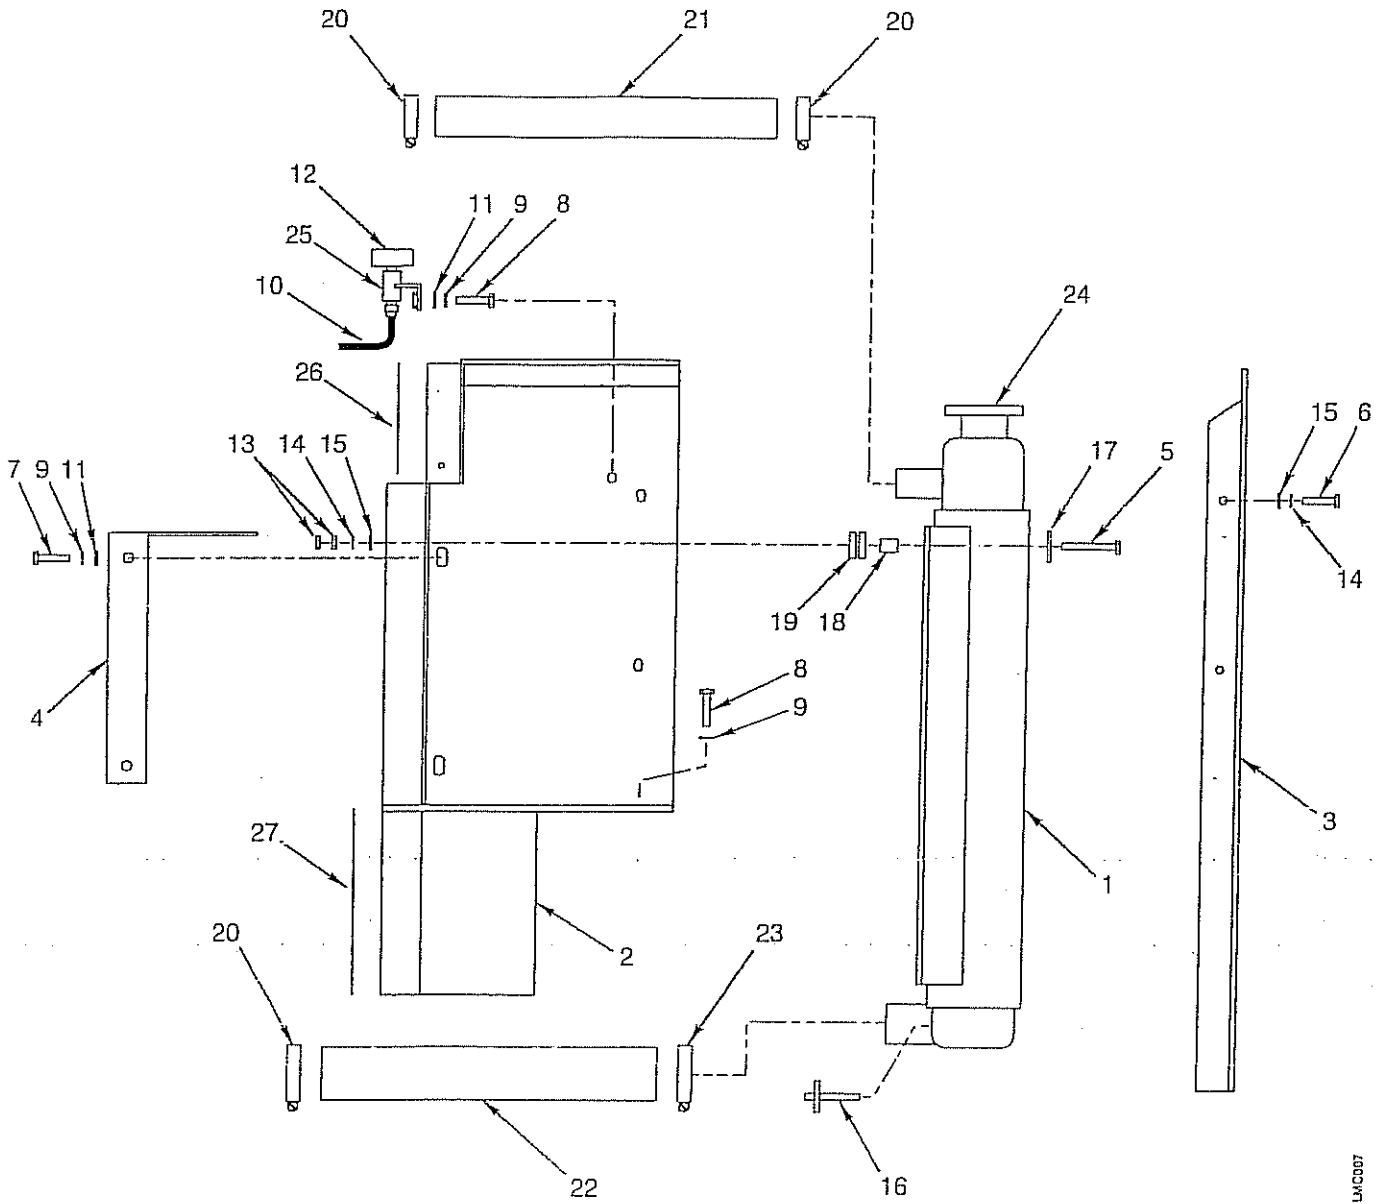

RADIATOR ASSEMBLY

LAYC007

RADIATOR ASSEMBLY

ITEM	NOTES	PART NUMBER	QTY	DESCRIPTION
				Radiator Assembly
1		585198	1	Radiator
2		589014	1	Mount
3		589019	1	Grill
4		589051	1	Shroud
5		550310	6	Capscrew, 1/4-20 x 1-1/4 HHCS
6		588101	4	Capscrew, 1/4-20 x 3/4 HHCS
7		588122	4	Capscrew, 5/16-18 x 1 HHCS
8		335	7	Capscrew, 5/16-18 x 3/4 HHCS
9		500447	13	Lockwasher, 5/16
10		7272	1	Hose
11		588115	5	Washer
12		587161	1	Breather
13		500070	12	Nut, 1/4-20
14		500071	10	Lockwasher, 1/4
15		5601975	10	SAE Washer, 1/4
16		R11-4	1	Drain
17		587035	6	Washer, Special
18		540278-10	6	Spacer
19		U10-13	6	Grommet
20		588137	3	Hose Clamp
21		587034-1	1	Hose
22		587034	1	Hose
23		588136	2	Hose Clamp
24		585222-1	1	Cap
25		587084	1	Adapter
26		589138	1	Belt, Top
27		7205	1	Belt, Bottom