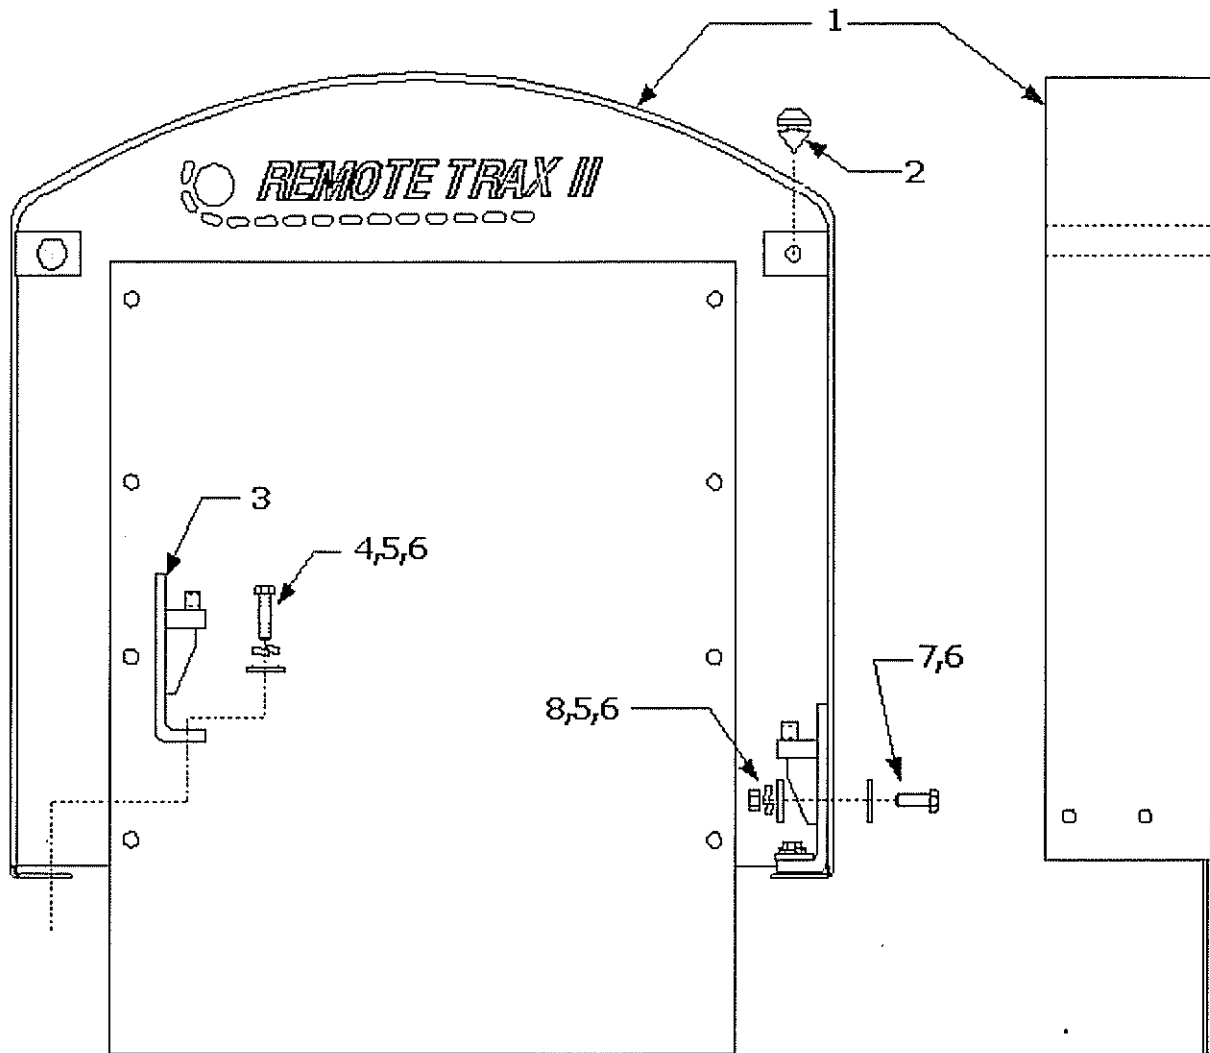

REAR BULKHEAD ASSEMBLY

ITEM	NOTES	PART#	QTY	DESCRIPTION
1		7590	1	REAR BULKHEAD WELDMENT
2		7794	2	RUBBER HOOD STOP
3		7822	2	BRACKET, HOOD MOUNT
4		607172	4	SCREW
5		500447	8	LOCKWASHER
6		588115	12	FLATWASHER
7		11535	4	SCREW
8		500446	4	NUT