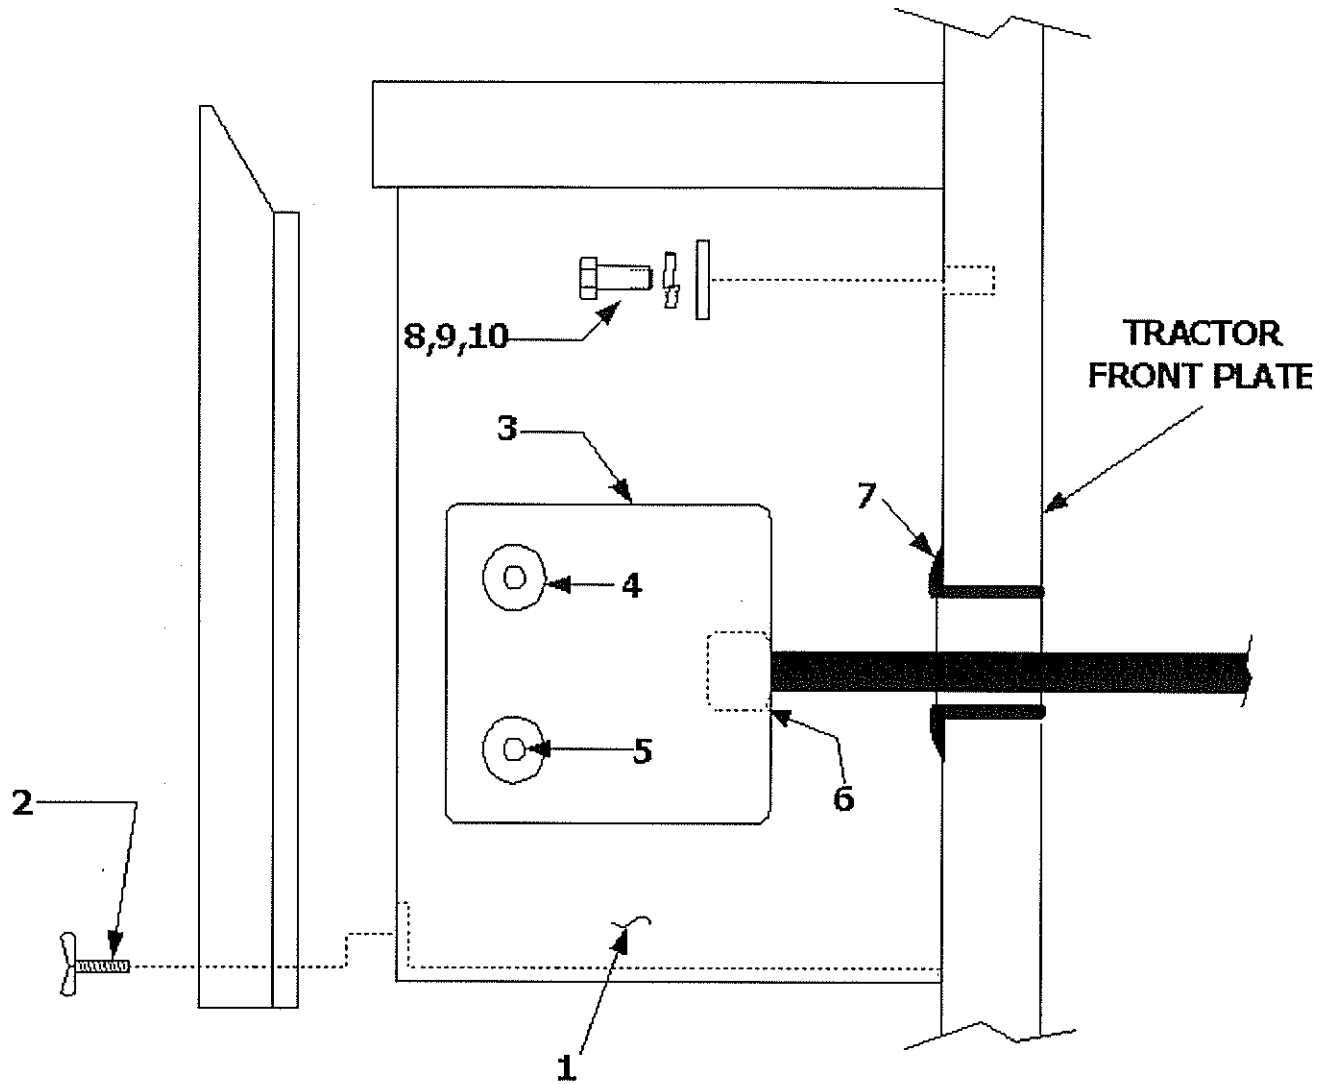

## TRAILER BRAKE JUNCTION BOX ASSEMBLY

ITEM	NOTES	PART#	QTY	DESCRIPTION
1		7717		J-BOX, STEEL
2		7726		WING SCREW
3		7716		J-BOX, PLASTIC
4		7714		BANANA PLUG, BLACK
5		7713		BANANA PLUG, RED
6		7724		STRAIN RELIEF BUSHING
7		7723		BUSHING
8		500562		SCREW
9		500071		LOCKWASHER
10		500072		FLATWASHER