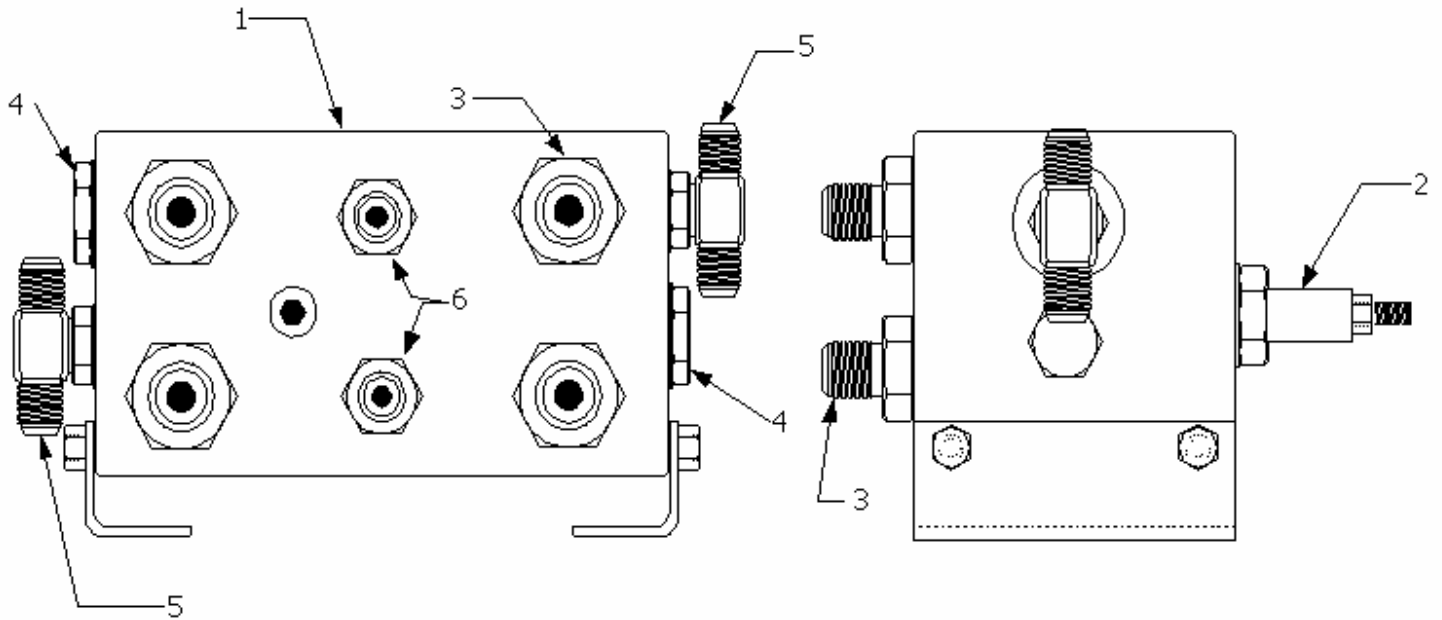

Auxiliary Manifold Assembly

Ite m	Notes	Part#	Qty	Description
1		587091	1	Manifold
2		587136	1	Relief Valve
3		400885	4	Fitting
4		A78-10	2	Fitting
5		12542	2	Fitting
6		5601061	2	Fitting