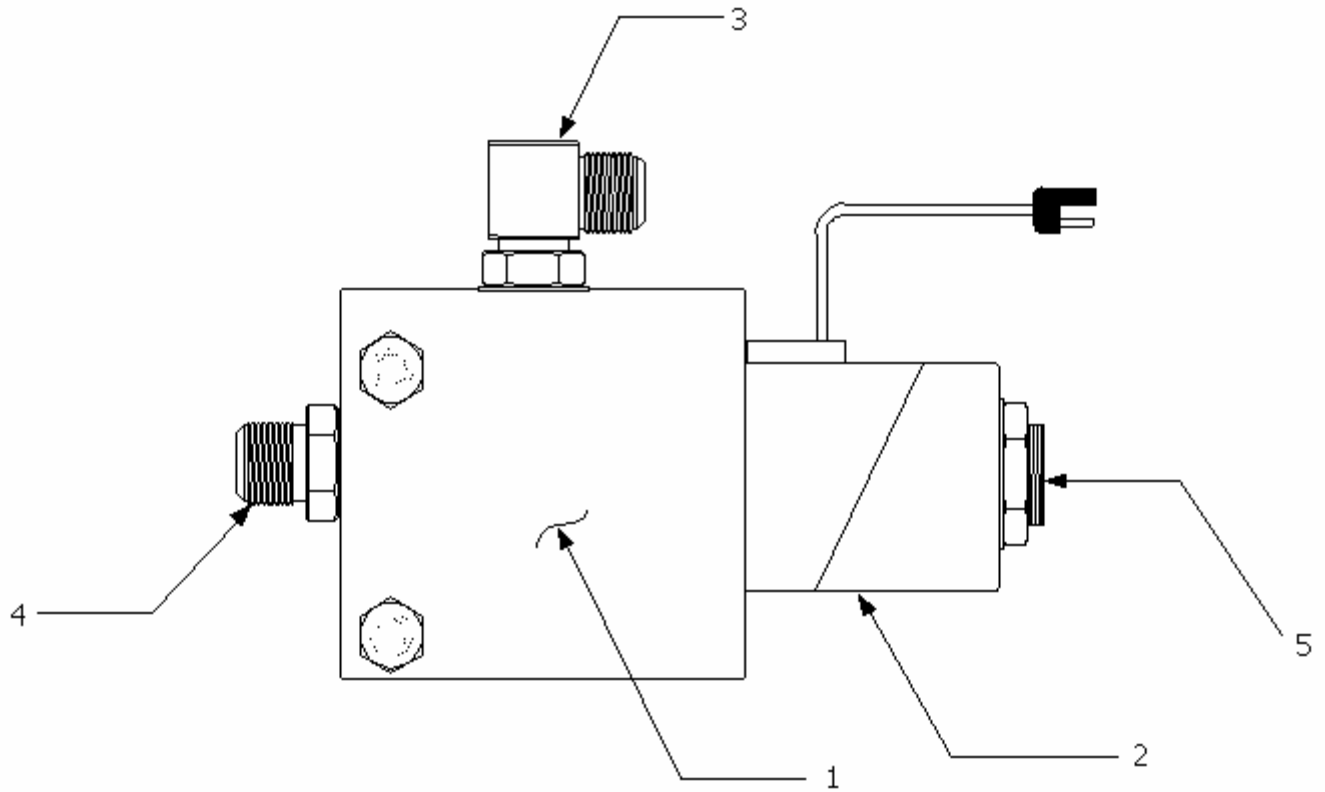

Dump Valve Assembly

ITEM	NOTES	PART NUMBER	QTY	DESCRIPTION
		7596		DUMP VALVE ASSEMBLY
1.		588031-2	1	Valve Body
2.		8057	1	Coil Assembly
3.		5601075	1	Fitting
4.		5601064	1	Fitting
5.		588031-1	1	Cartridge