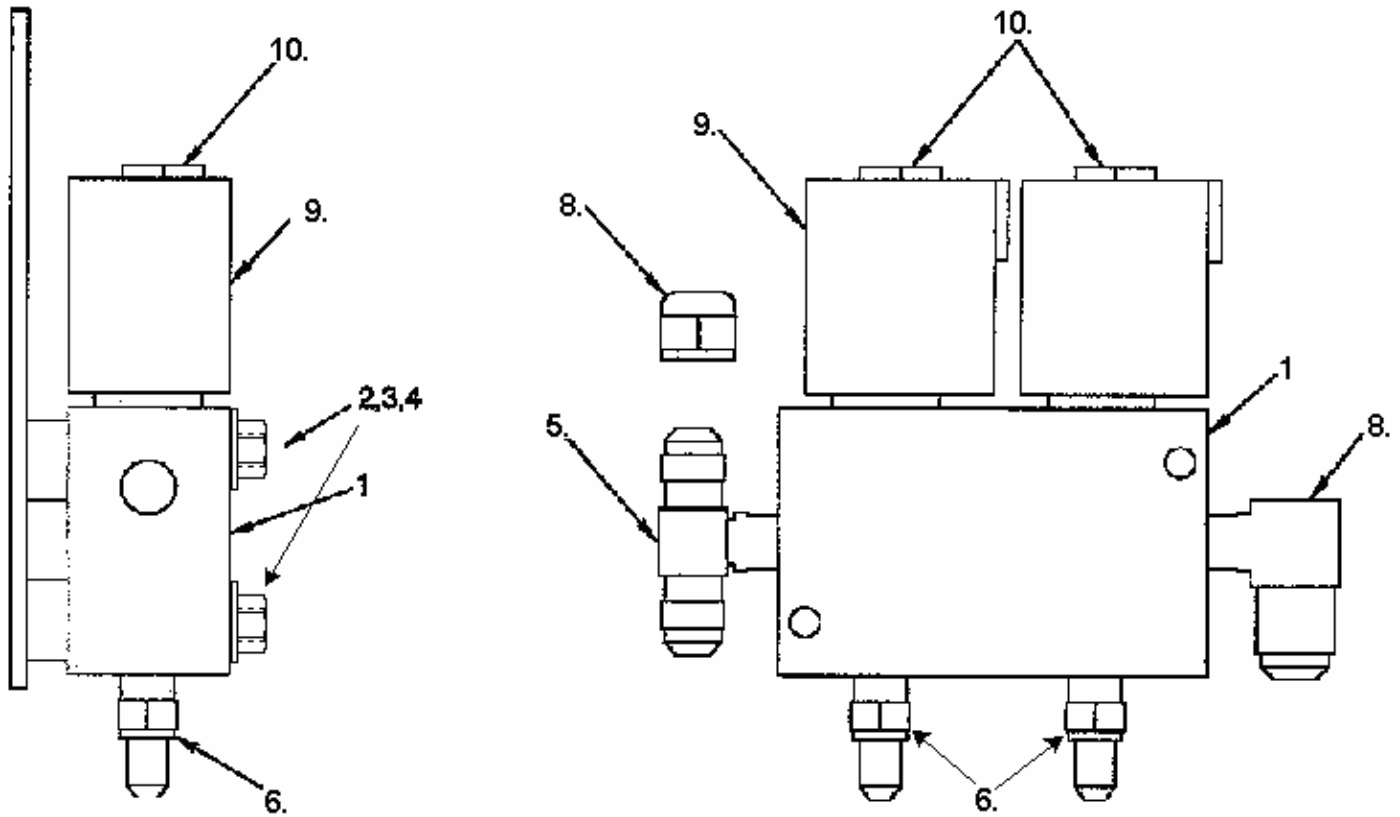

Throttle & Brake Manifold

Item	Notes	Part#	Qty	Description
1		589053	1	Pump
2		12612	1	O-Ring
3		12522	1	Fitting
4		7191	1	Fitting
5		5601058	1	Fitting
6		7736	1	Cap
7		7318	2	Screw
8		500056	2	Washer