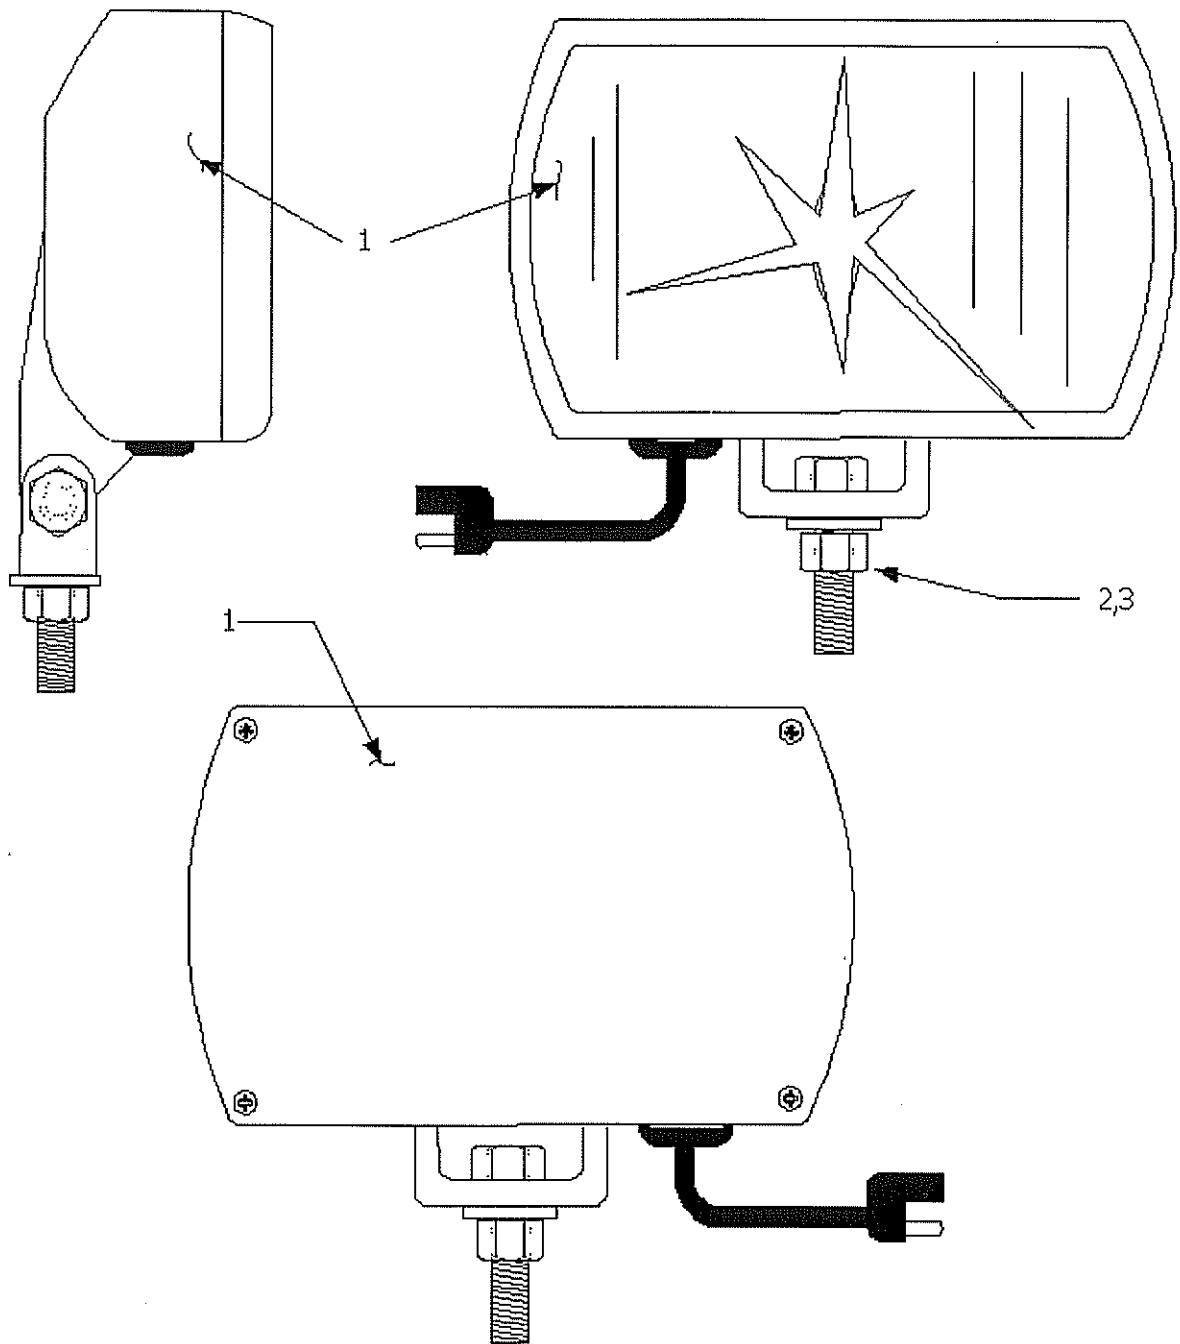

LIGHT ASSEMBLY

ITEM	NOTES	PART#	QTY	DESCRIPTION
		7609		ASSEMBLY, LIGHT
1		7616	1	LIGHT
2		500071	1	NUT
3		500070	1	WASHER