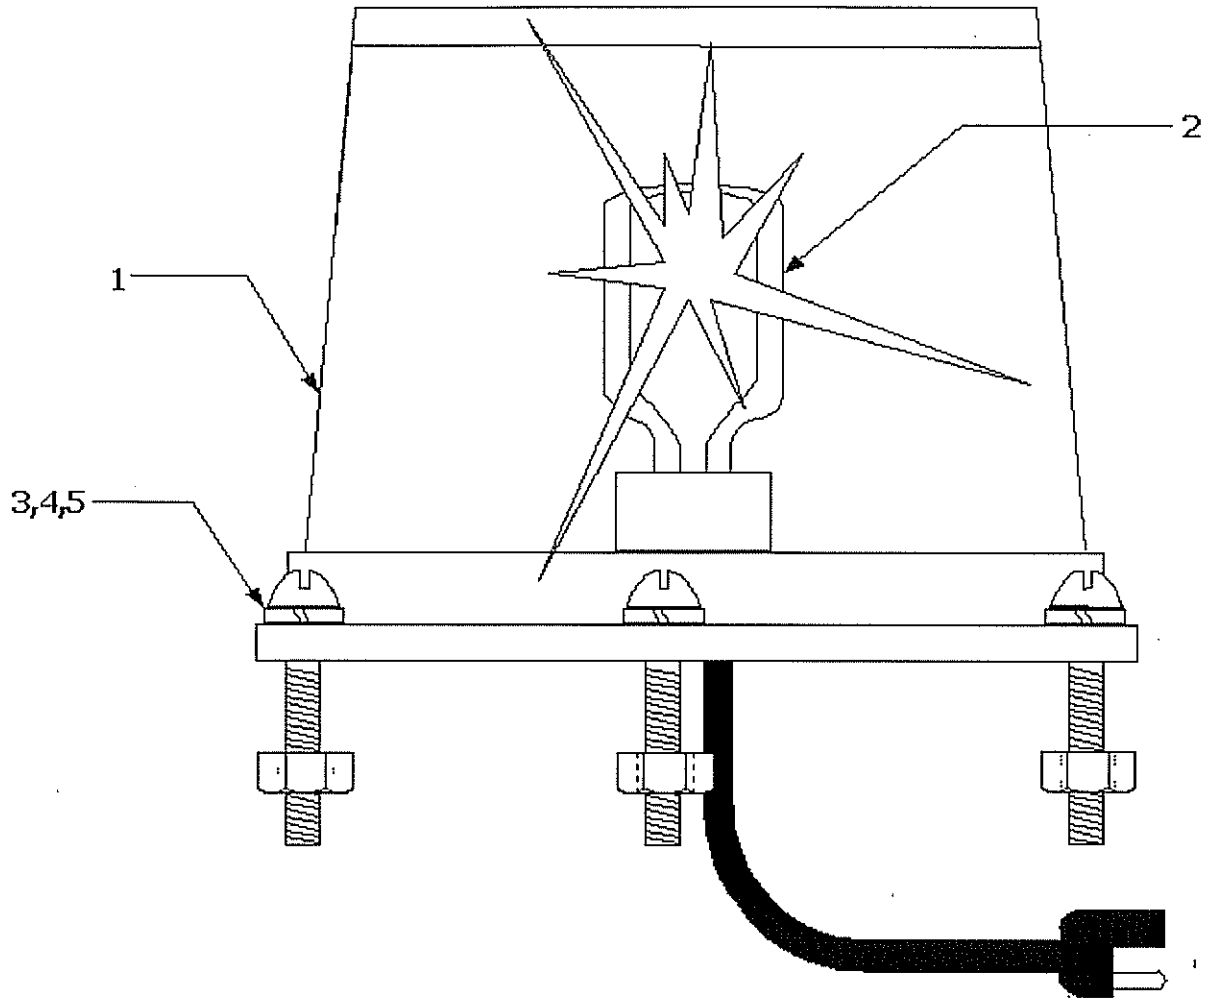

STROBE LIGHT ASSEMBLY

ITEM	NOTES	PART#	QTY	DESCRIPTION
		7814		STROBE LIGHT ASSEMBLY
1		587135	1	STROBE LIGHT
2		7144	1	BULB (FOR REPLACEMENT)
3		10608	6	SCREW
4		606939	6	NUT
5		607630	6	WASHER