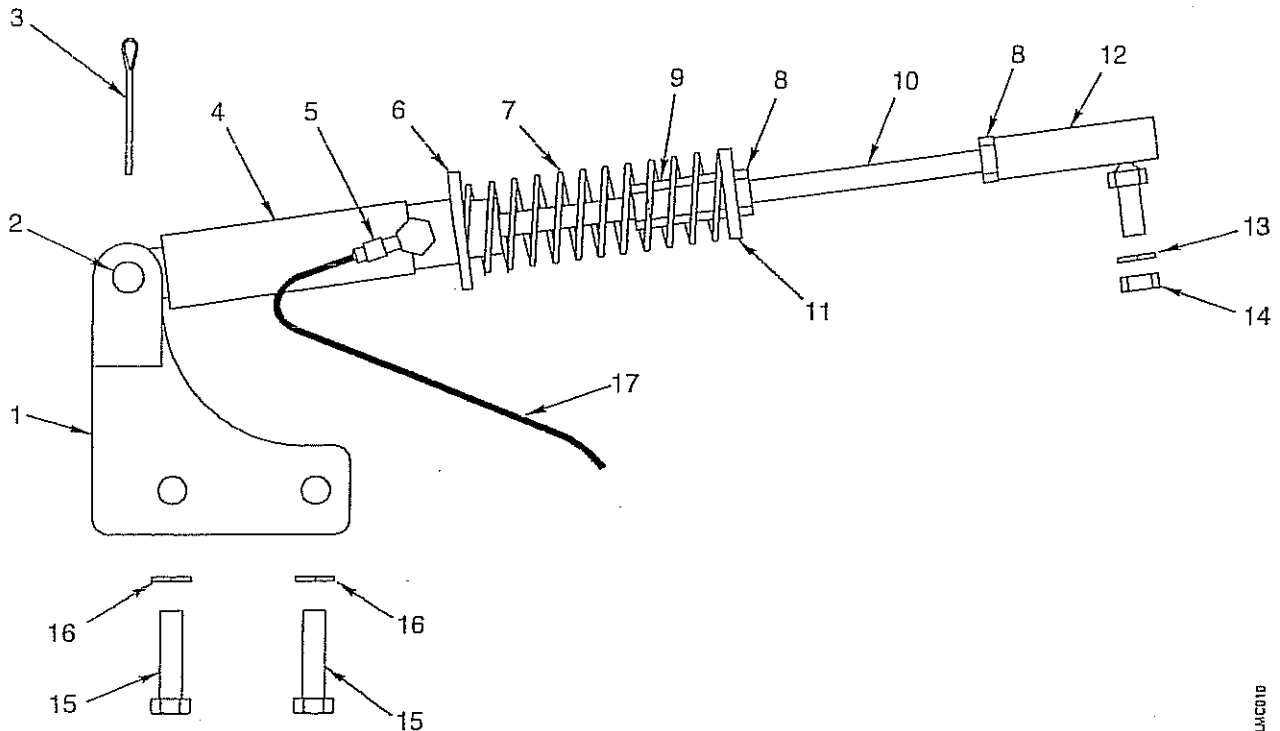

Section 4

THROTTLE ASSEMBLY

LAC010

ITEM	NOTES	PART NUMBER	QTY	DESCRIPTION
				Throttle Assembly
1		587044	1	Bracket
2		588097	1	Pin
3		J10-212	1	Cotter Pin
4		587029	1	Cylinder
5		E1506-2-4	1	Adapter
6		500666	1	SAE Washer, 5/8
7		587134	1	Spring
8		5601636	3	Jam Nut, 1/4-28
9		588142	1	Coupling Nut
10		587045	1	Rod
11		587035	1	Washer
12		J14-4	1	Joint
13		500071	1	Lockwasher, 1/4
14		588140	1	Nut, 1/4-28
15		588118	2	Capscrew, 8 mm x 1.25 x 20
16		587157	2	Lockwasher, 8 mm
17		588063	1	Hose