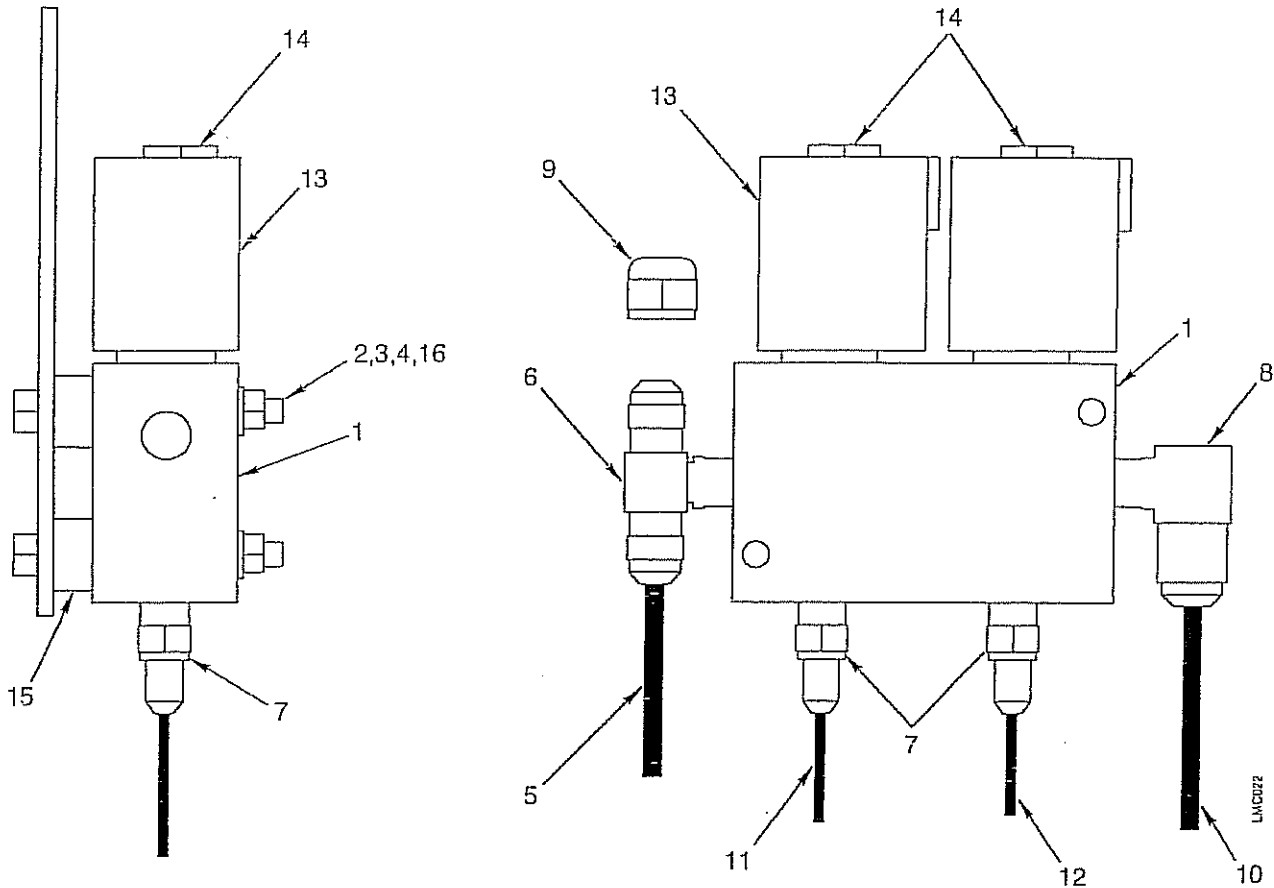

THROTTLE & BRAKE SOLENOID

ITEM	NOTES	PART NUMBER	QTY	DESCRIPTION
				Throttle & Brake Solenoid
1		589006	1	Valve Body
2		588123	2	Capscrew, 1/4-20 x 2-1/2 HHCS
3		500072	2	Lockwasher, 1/4
4		500070	2	Nut, 1/4
5		589045	1	Hose
6		A95-51	1	Adapter
7		5601058	2	Adapter
8		A18-67	1	Adapter
9		6080566	1	Cap
10		589046	1	Hose
11		589044	1	Hose
12		588063	1	Hose
13		550324	2	Coil
14		589007	2	Valve Spool
15		587053	2	Spacer
16		5601975	2	SAE Washer, 1/4